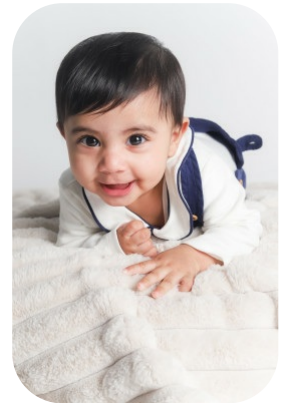

Nael Faizan Khan

Age: 0-5	Height: 3ft0inch	Eye Colour: Brown	Accent: Northern
Gender:M	Weight: 14kg		
Location: Britain North	Shoe Size: 2		
Drives: No	Hair Color: Black		

Talents
CHILD MODELLING, EXTRAS